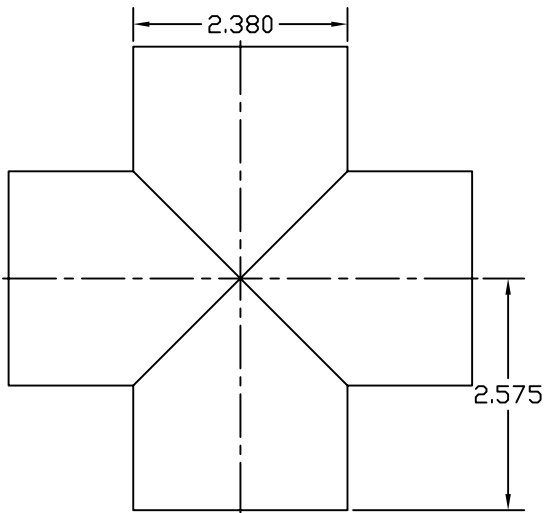

	NAME BlazeMaster™ 0.75" CROSS	
	PART # 049414	SCALE PDF NTS
CANADA TEL: (800) 373-8168 FAX: (800) 373-0590	UNIVERSAL #	MATERIAL CPVC
U.S. TEL: (800) 485-8572 FAX: (800) 423-1286	E-MAIL marketing@ipexinc.com	DATE 02APR2007
THE INFORMATION CONTAINED WITHIN THIS DRAWING IS PROPRIETARY AND THE PROPERTY OF IPEX INC. ANY UNAUTHORIZED USE, MANUFACTURE OR REPRODUCTION IN WHOLE OR IN PART IS STRICTLY PROHIBITED.		

	NAME BlazeMaster™ 1.5" CROSS	
	PART # 048417	SCALE PDF NTS
CANADA TEL: (800) 475-8482 FAX: (905) 870-2880	UNIVERSAL #	MATERIAL CPVC
U.S. TEL: (800) 483-8872 FAX: (905) 428-1284	E-FILE marketing@ipexinc.com	DATE 02APR2007
<small>THE INFORMATION CONTAINED WITHIN THIS DRAWING IS PROPRIETARY AND THE PROPERTY OF IPEX INC. ANY UNAUTHORIZED USE, MANUFACTURE OR REPRODUCTION IN WHOLE OR IN PART IS STRICTLY PROHIBITED.</small>		www.ipexinc.com