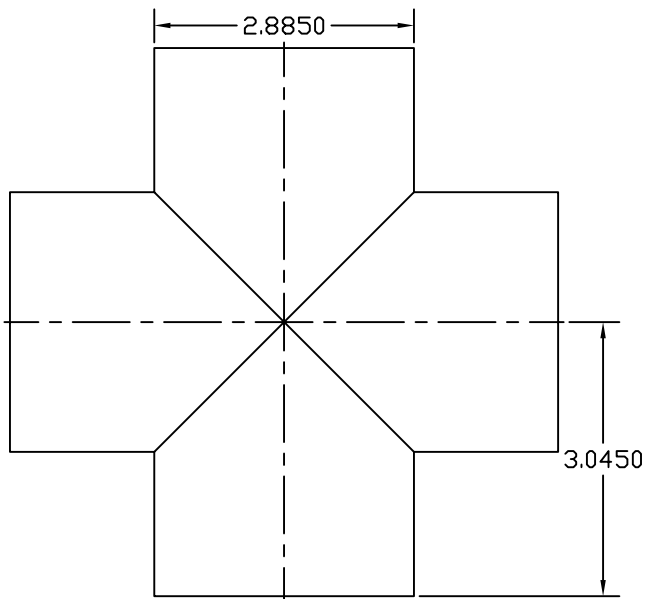

	NAME BlazeMaster™ 0.75" CROSS	
	PART # 049414	SCALE PDF NTS
CANADA TEL: (800) 373-8168 FAX: (800) 373-0590	UNIVERSAL #	MATERIAL CPVC
U.S. TEL: (800) 485-8572 FAX: (800) 423-1286	E-MAIL marketing@ipexinc.com	DATE 02APR2007
THE INFORMATION CONTAINED WITHIN THIS DRAWING IS PROPRIETARY AND THE PROPERTY OF IPEX INC. ANY UNAUTHORIZED USE, MANUFACTURE OR REPRODUCTION IN WHOLE OR IN PART IS STRICTLY PROHIBITED.		

	NAME BlazeMaster™ 1.5" CROSS	
	PART # 048417	SCALE PDF NTS
CANADA TEL: (800) 475-8482 FAX: (905) 870-2880	UNIVERSAL #	MATERIAL CPVC
U.S. TEL: (800) 483-8872 FAX: (905) 428-1284	E-FILE marketing@ipexinc.com	DATE 02APR2007
<small>THE INFORMATION CONTAINED WITHIN THIS DRAWING IS PROPRIETARY AND THE PROPERTY OF IPEX INC. ANY UNAUTHORIZED USE, MANUFACTURE OR REPRODUCTION IN WHOLE OR IN PART IS STRICTLY PROHIBITED.</small>		www.ipexinc.com