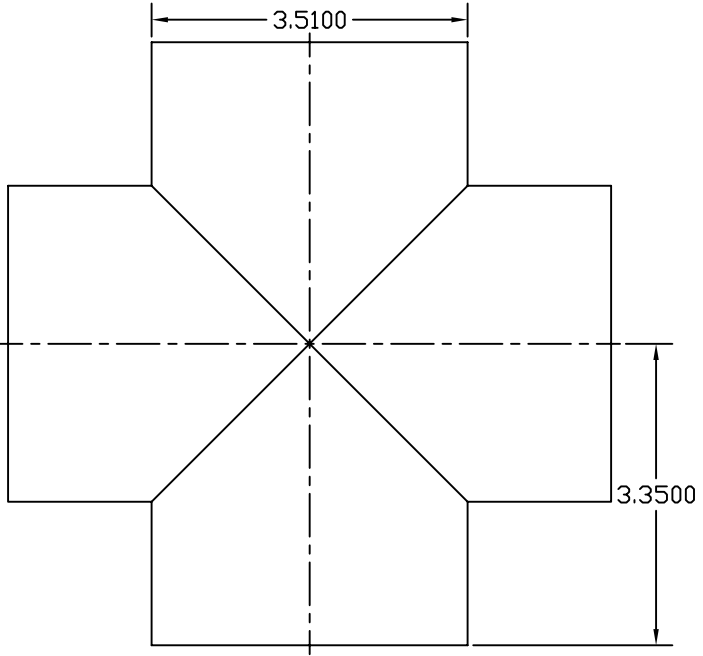

NAME BlazeMaster™ 2.5" CROSS	
	PART #	048419
	UNIVERSAL #	
	E-FILE	marketing@ipexinc.com
SCALE	PDF NTS	
MATERIAL	CPVC	
DATE	02APR2007	
CANADA TEL: (800) 475-8482 FAX: (905) 870-2880 U.S. TEL: (800) 483-8872 FAX: (905) 425-1284		www.ipexinc.com
THE INFORMATION CONTAINED WITHIN THIS DRAWING IS PROPRIETARY AND THE PROPERTY OF IPEX INC. ANY UNAUTHORIZED USE, MANUFACTURE OR REPRODUCTION IN WHOLE OR IN PART IS STRICTLY PROHIBITED.