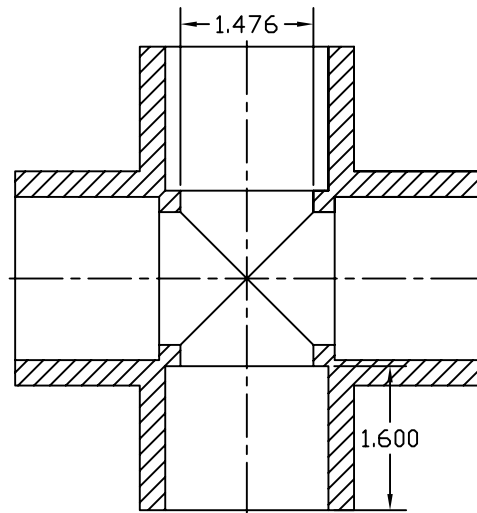

	NAME BlazeMaster™ 0.75" CROSS	
	PART # 049414	SCALE PDF NTS
CANADA TEL: (800) 373-8168 FAX: (800) 373-0590	UNIVERSAL #	MATERIAL CPVC
U.S. TEL: (800) 485-8572 FAX: (800) 423-1286	E-MAIL marketing@ipexinc.com	DATE 02APR2007
THE INFORMATION CONTAINED WITHIN THIS DRAWING IS PROPRIETARY AND THE PROPERTY OF IPEX INC. ANY UNAUTHORIZED USE, MANUFACTURE OR REPRODUCTION IN WHOLE OR IN PART IS STRICTLY PROHIBITED.		

	NAME BlazeMaster™ 1.5" CROSS	
	PART # 048417	SCALE PDF NTS
CANADA TEL: (800) 475-8482 FAX: (905) 870-2880	UNIVERSAL #	MATERIAL CPVC
U.S. TEL: (800) 483-8872 FAX: (905) 428-1284	E-FILE marketing@ipexinc.com	DATE 02APR2007
<small>THE INFORMATION CONTAINED WITHIN THIS DRAWING IS PROPRIETARY AND THE PROPERTY OF IPEX INC. ANY UNAUTHORIZED USE, MANUFACTURE OR REPRODUCTION IN WHOLE OR IN PART IS STRICTLY PROHIBITED.</small>		www.ipexinc.com