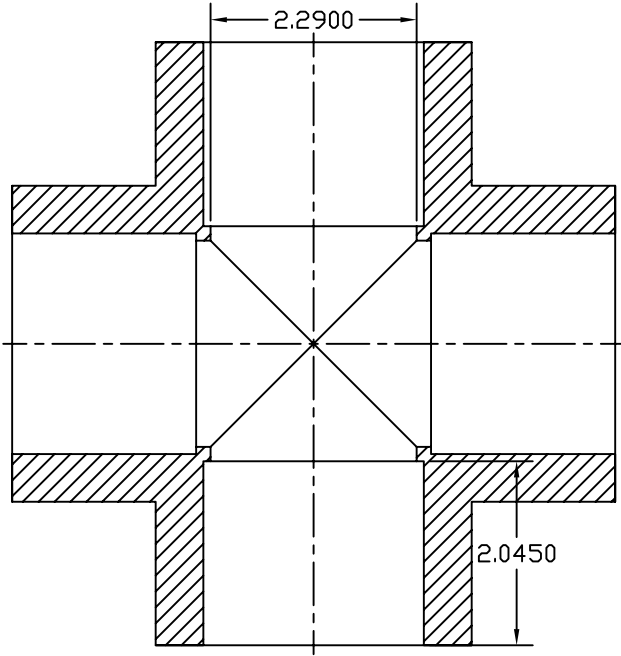

NAME BlazeMaster™ 2.5" CROSS	
	PART #	048419
	UNIVERSAL #	
	E-FILE	marketing@ipexinc.com
SCALE	PDF NTS	
MATERIAL	CPVC	
DATE	02APR2007	
CANADA TEL: (800) 475-8482 FAX: (905) 870-2880 U.S. TEL: (800) 483-8872 FAX: (905) 425-1284		www.ipexinc.com
THE INFORMATION CONTAINED WITHIN THIS DRAWING IS PROPRIETARY AND THE PROPERTY OF IPEX INC. ANY UNAUTHORIZED USE, MANUFACTURE OR REPRODUCTION IN WHOLE OR IN PART IS STRICTLY PROHIBITED.