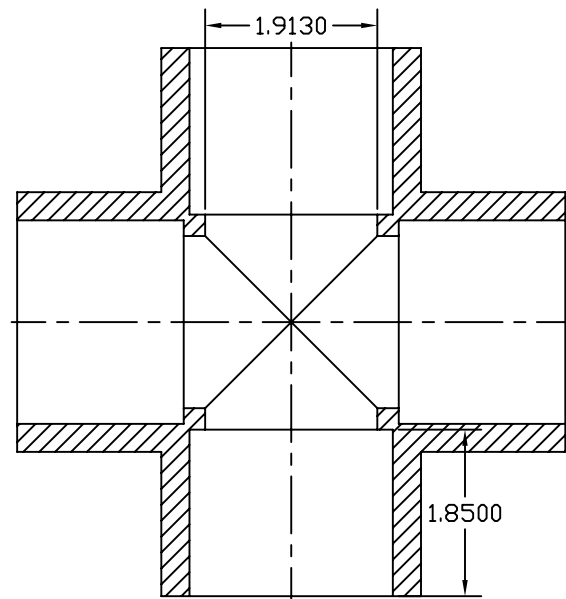

	NAME BlazeMaster™ 0.75" CROSS	
	PART # 049414	SCALE PDF NTS
CANADA TEL: (800) 373-8168 FAX: (800) 373-0590	UNIVERSAL #	MATERIAL CPVC
U.S. TEL: (800) 485-8572 FAX: (800) 423-1286	E-MAIL marketing@ipexinc.com	DATE 02APR2007
THE INFORMATION CONTAINED WITHIN THIS DRAWING IS PROPRIETARY AND THE PROPERTY OF IPEX INC. ANY UNAUTHORIZED USE, MANUFACTURE OR REPRODUCTION IN WHOLE OR IN PART IS STRICTLY PROHIBITED.		

	NAME BlazeMaster™ 1.5" CROSS	
	PART # 048417	SCALE PDF NTS
CANADA TEL: (800) 475-8482 FAX: (905) 870-2880	UNIVERSAL #	MATERIAL CPVC
U.S. TEL: (800) 483-8872 FAX: (905) 428-1284	E-FILE marketing@ipexinc.com	DATE 02APR2007
<small>THE INFORMATION CONTAINED WITHIN THIS DRAWING IS PROPRIETARY AND THE PROPERTY OF IPEX INC. ANY UNAUTHORIZED USE, MANUFACTURE OR REPRODUCTION IN WHOLE OR IN PART IS STRICTLY PROHIBITED.</small>		www.ipexinc.com